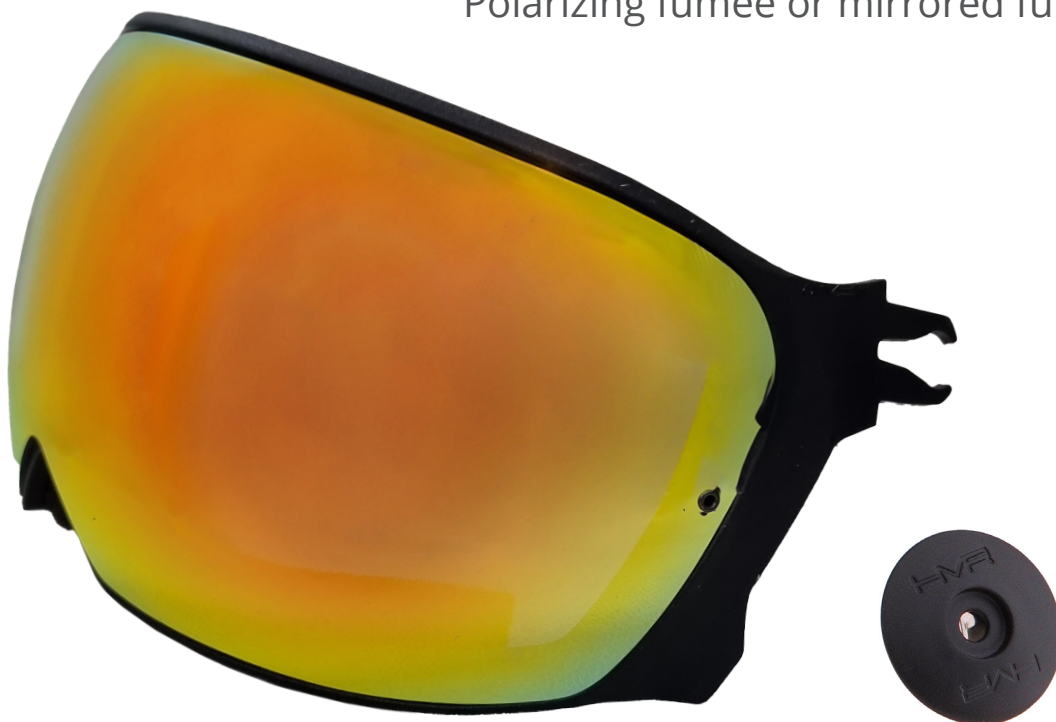

The mono ear system with microphone is fully integrated inside the helmet. You can call and answer your mobile phone, listen to music via Bluetooth and talk in Intercom mode within a radius of 200m without using your hands.

# Visiera a sgancio rapido

Quick release Visor

**Novità**  
**2024-2025**  
New  
2024-2025

**Fotocromatica rosa o rosa specchiata**  
Photochromic pink or mirrored pink

**Polarizzante fumé o fumé specchiata**  
Polarizing fumee or mirrored fumee